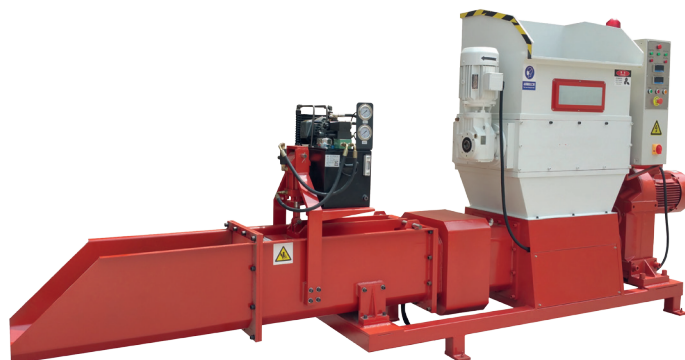

COMPACTOR EPS

Model	CP 370
Compaction ratio	50 : 1
Feed hopper	900 x 600
Block size	370 x 370
Density	250 - 350/m ³
Outlet flow	180 - 200 kg/h
Dimensions	L : 3400xl : 770xh : 1930
Power	14Kw
Power supply	415V/50Hz Three phased
Weight	1 500kg